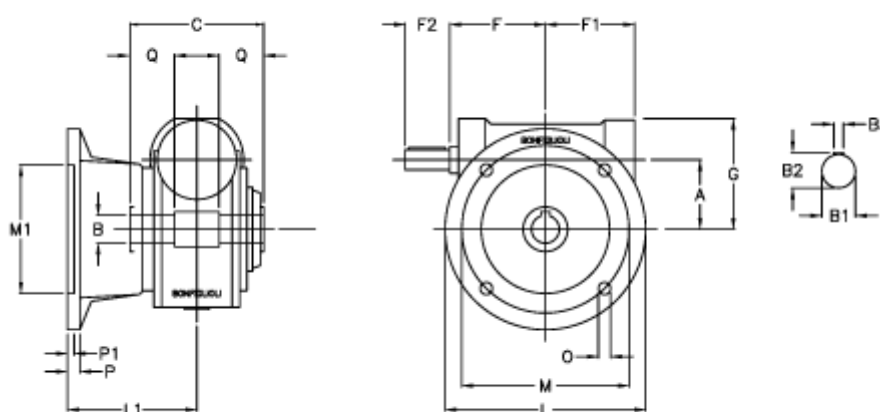

Article number: 3901185060400

Description: Worm gear with solid input shaft
VF 185F-60-HS

Measures

| | | | |
|-------------|-----------------|------------|----------|
| a | = 185.4 | F1 = 205 | P = 22 |
| B | = 60 | F2 = 70 | P1 = 20 |
| B1 | = 40 | g = 267 | Q = 65.0 |
| B2 | = 43.0 | L = 400 | |
| B3 | = 12 | L1 = 255.0 | |
| C | = 190 | m = 350 | |
| Description | = VF 185F-xx-HS | M1 = 280 | |
| F | = 214.5 | O = 22.0 | |